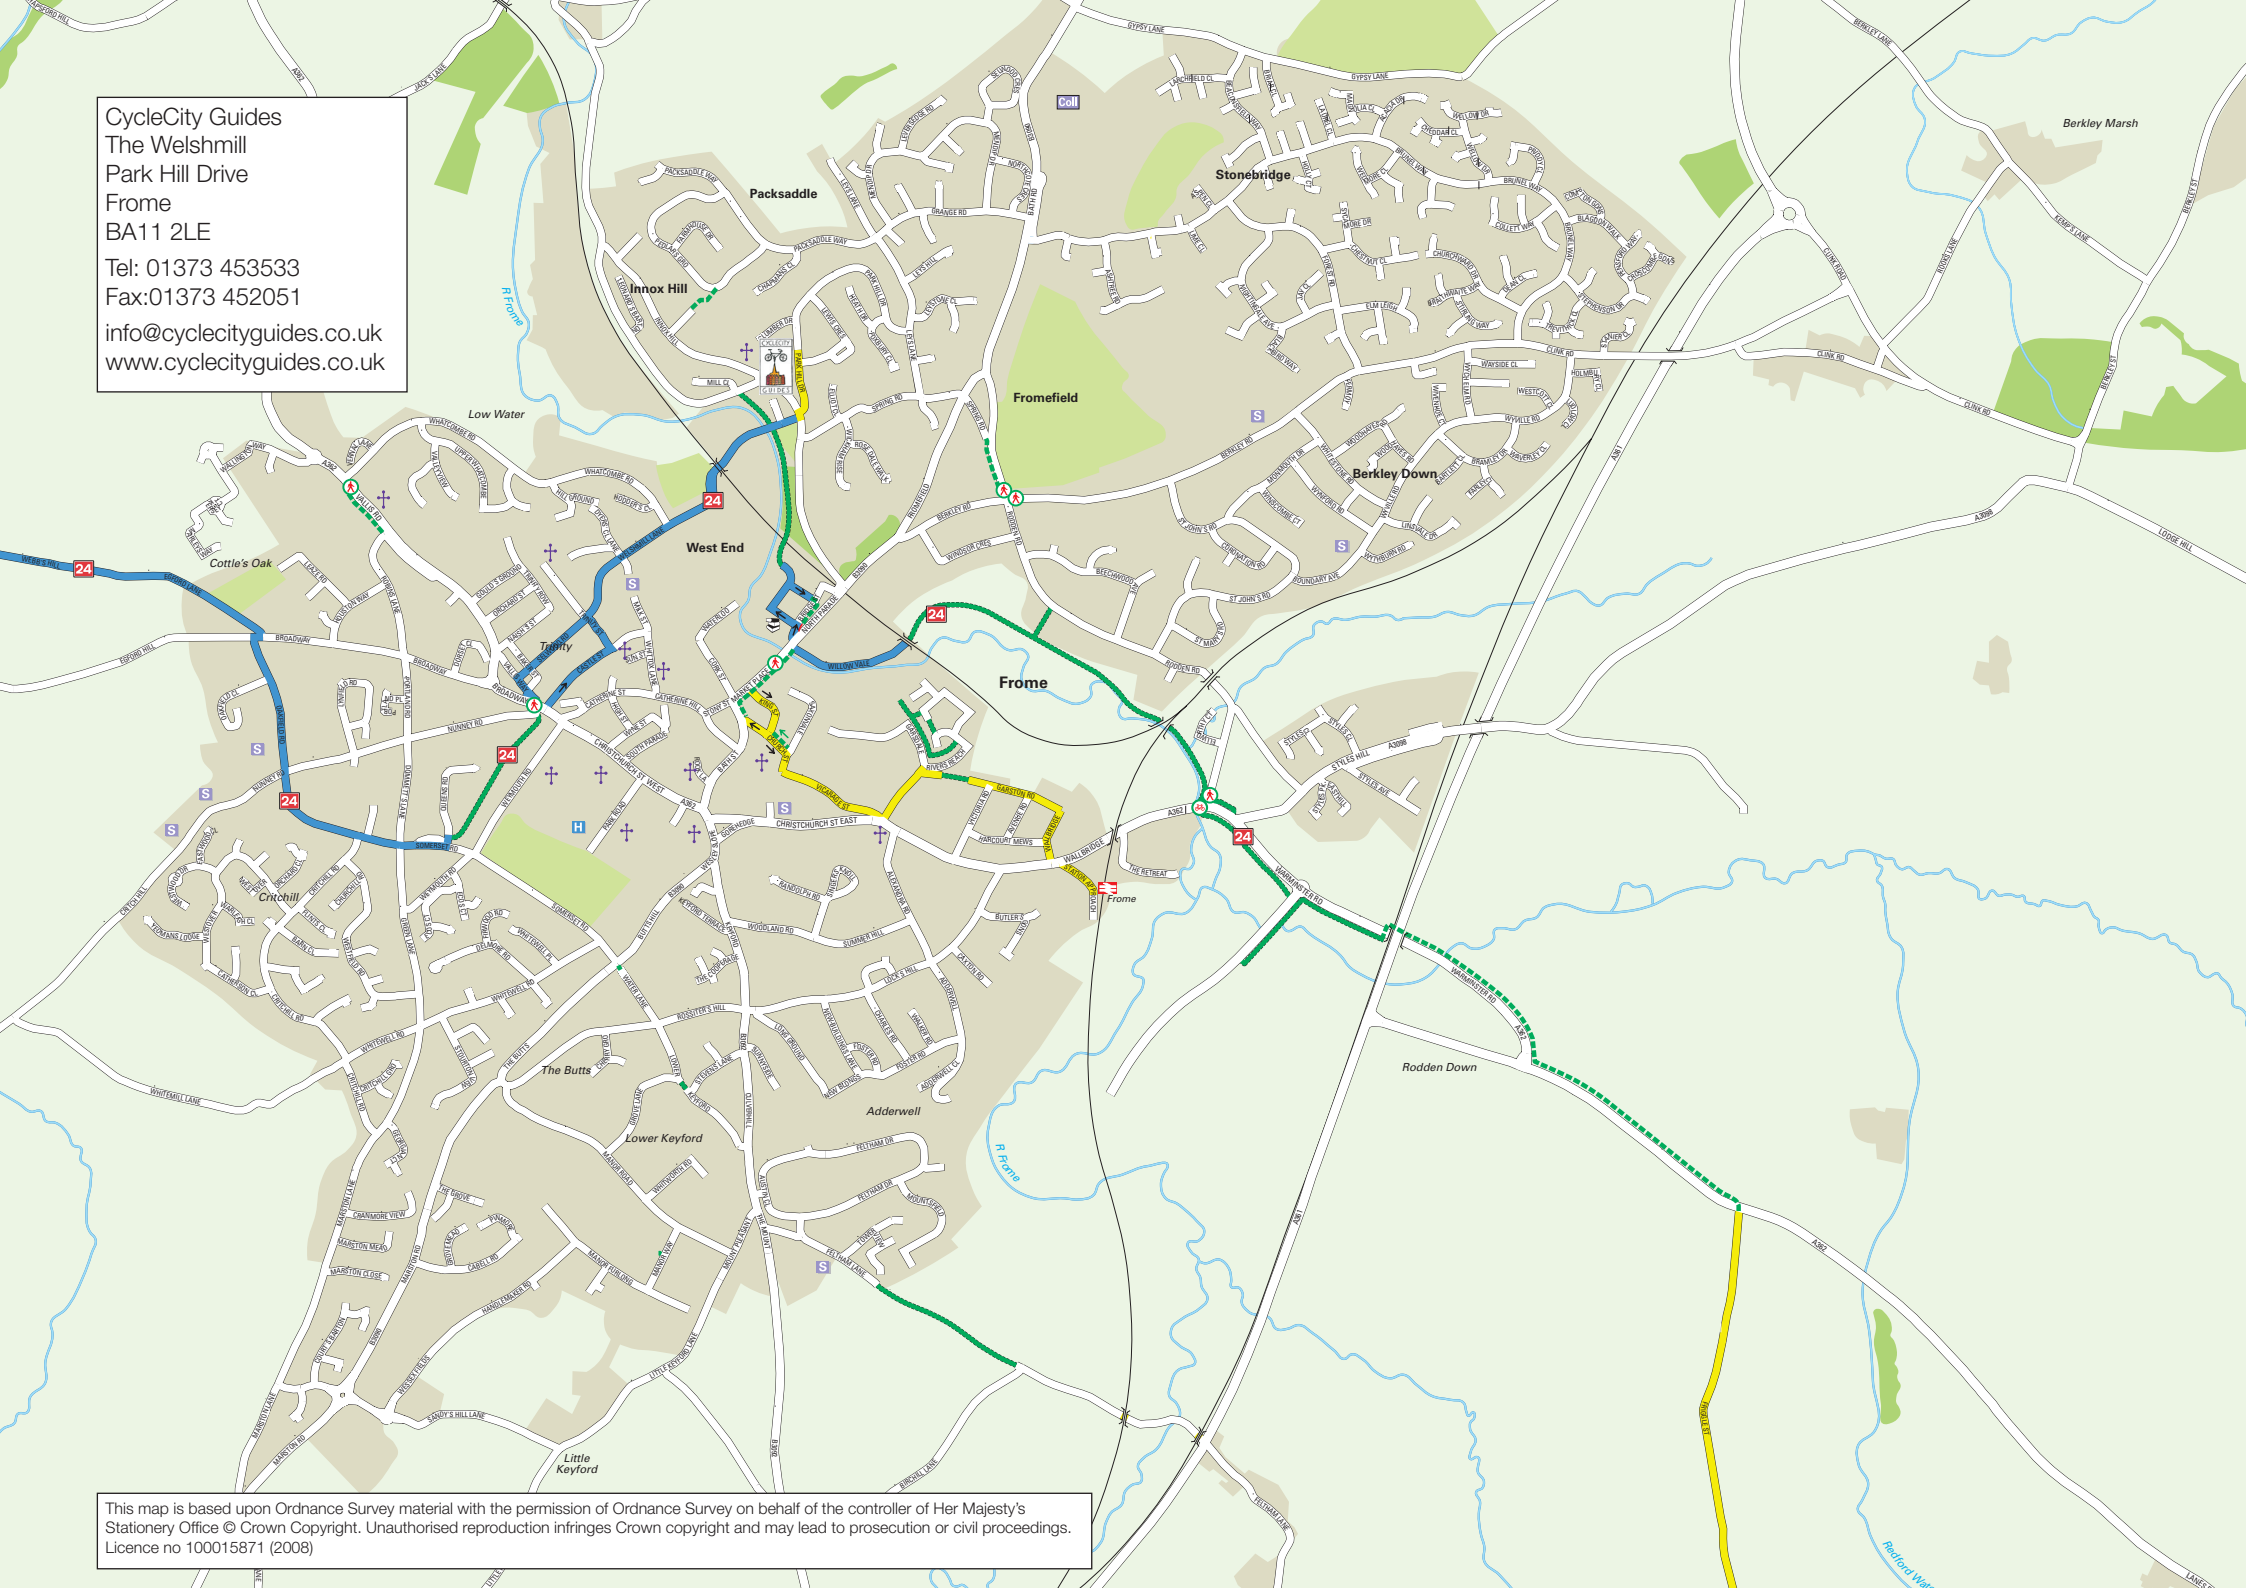

CycleCity Guides  
The Welshmill  
Park Hill Drive  
Frome  
BA11 2LE  
Tel: 01373 453533  
Fax: 01373 452051  
info@cyclecityguides.co.uk  
www.cyclecityguides.co.uk

This map is based upon Ordnance Survey material with the permission of Ordnance Survey on behalf of the controller of Her Majesty's Stationery Office © Crown Copyright. Unauthorised reproduction infringes Crown copyright and may lead to prosecution or civil proceedings. Licence no 100015871 (2008)